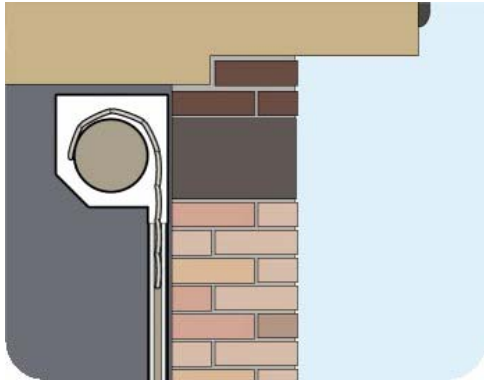

SHUTTER BOX (OPTIONAL)

Construction: Roll formed aluminium in either one or two sections (90° fascia and 45° lid).

Standard colours: White or Brown as standard
(Available in any of the other plain colour finishes at a surcharge)

INSTALLATION OPTIONS

SeceuroGlide are extremely versatile and can accommodate curved or non-standard openings. They may be fitted in any of the following ways:

Face Fix – Internal

Installed inside the opening. Here the inside edge of the guide rails line up with the brick opening. Ideal where headroom inside the garage isn't seriously restricted. Internal reveal fixing may be used to great effect in arched openings.

Face Fix – External

Installed outside the opening. Ideal where headroom is particularly restricted. Requires full box option for weatherproofing.