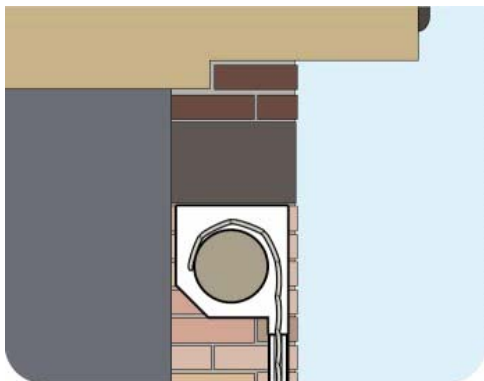

Manufactured by SWS UK, Claughton, Lancs, LA2 9LA.