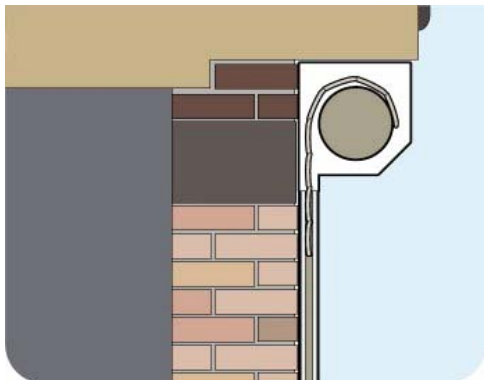

Reveal Fix

Installed with the opening itself. Maximises internal space in the garage whilst not obscuring the exterior of the garage. Requires good reveal headroom. Reveal fixing the door also reduces with drive through width of the door by the width of the guide rails.